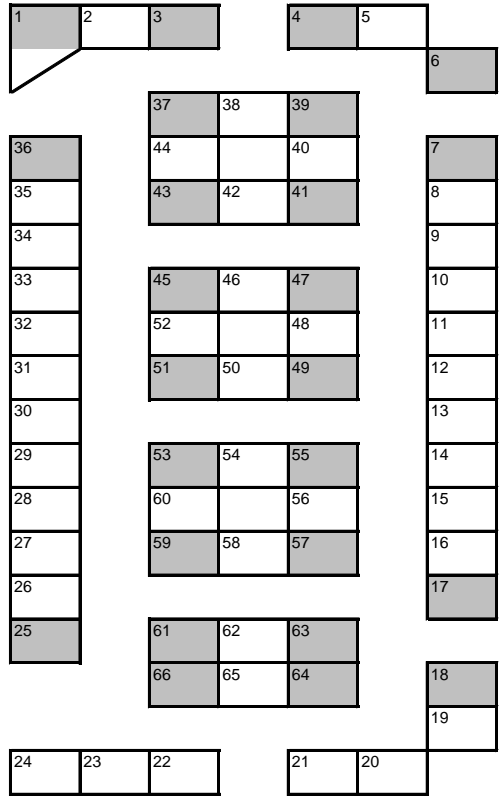

2022 LAYOUT FOR YOSEMITE HALL

MAIN ENTRANCE

SERVICE ENTRANCE

Indicates Corner Space