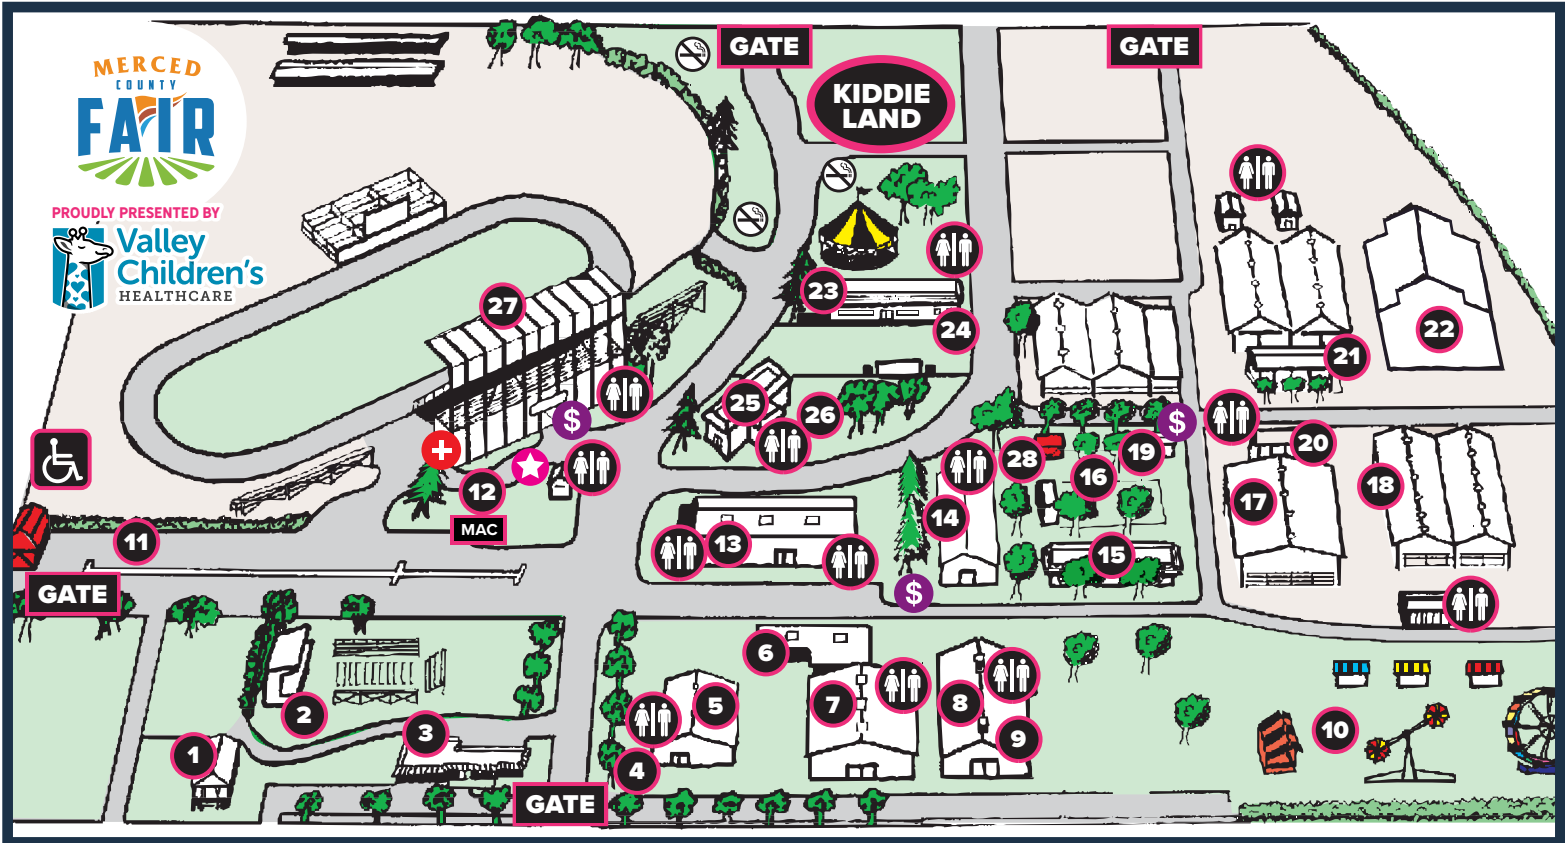

# MERCED COUNTY FAIRGROUNDS MAP

- 1. El Capitan Lodge
- 2. Outdoor Theatre
- 3. Administration Office
- 4. Law Enforcement Information Booths
- 5. Agriculture-Horticulture
- 6. Security / Guest Services
- 7. Floriculture
- 8. Commercial Exhibits
- 9. Family Service/Baby Changing Station
- 10. Butler Amusements' Main Carnival Lot
- 11. Ag Mechanics Display
- 12. Memorial Garden
- 13. Arts Pavilion
- 14. Jr. Ag Mechanics
- 15. Dignity Health - Mercy Medical Center Stage