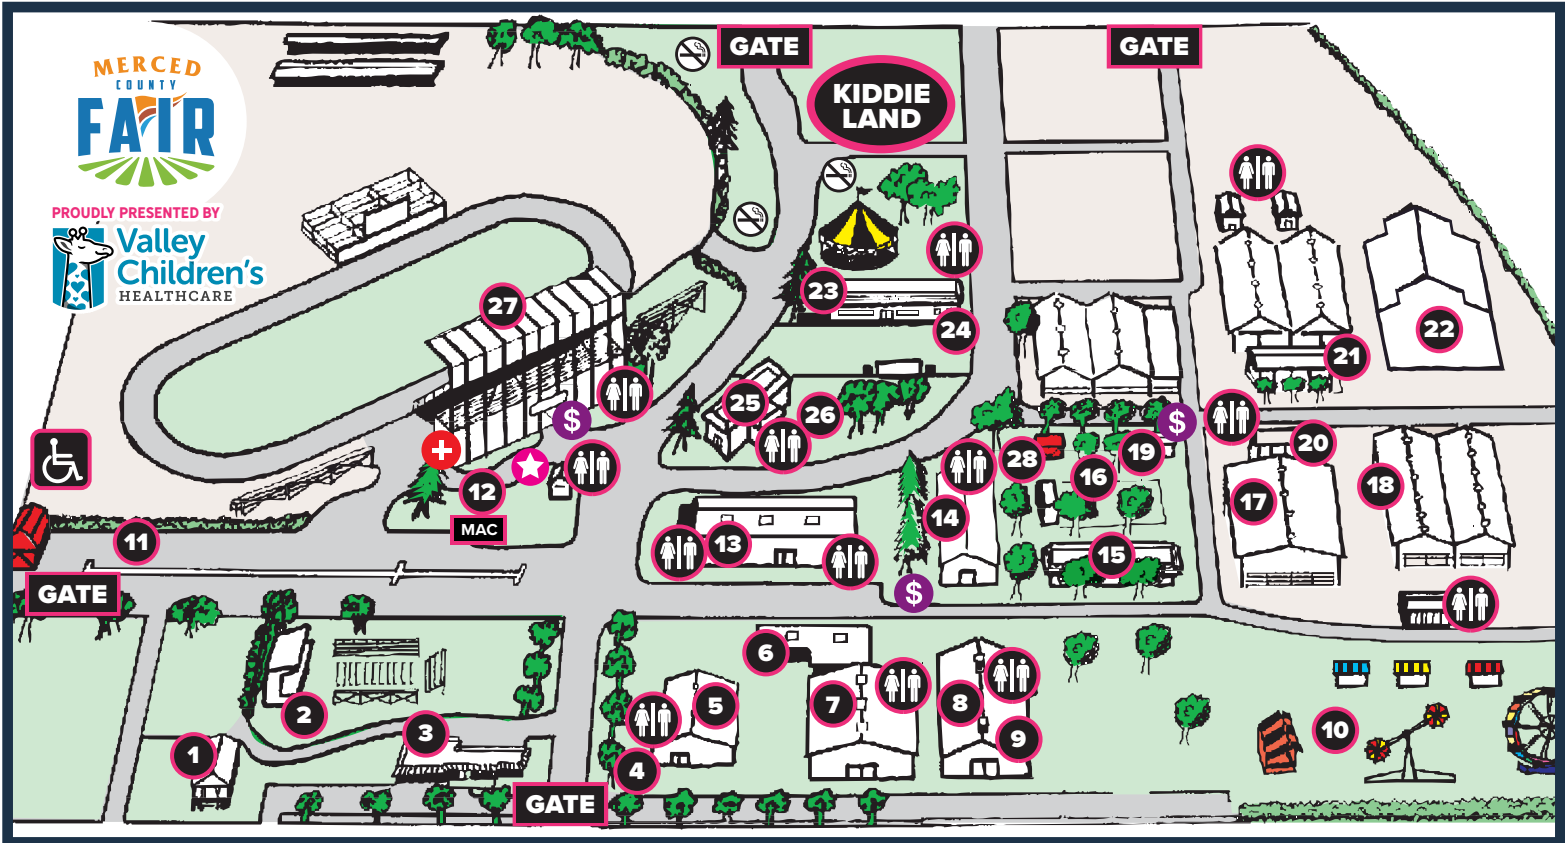

MERCED COUNTY FAIRGROUNDS MAP

- 1. El Capitan Lodge
- 2. Outdoor Theatre
- 3. Administration Office
- 4. Law Enforcement Information Booths
- 5. Agriculture-Horticulture
- 6. Security / Guest Services
- 7. Floriculture
- 8. Commercial Exhibits
- 9. Family Service/Baby Changing Station
- 10. Butler Amusements' Main Carnival Lot
- 11. Ag Mechanics Display
- 12. Memorial Garden
- 13. Arts Pavilion
- 14. Jr. Ag Mechanics
- 15. Dignity Health - Mercy Medical Center Stage