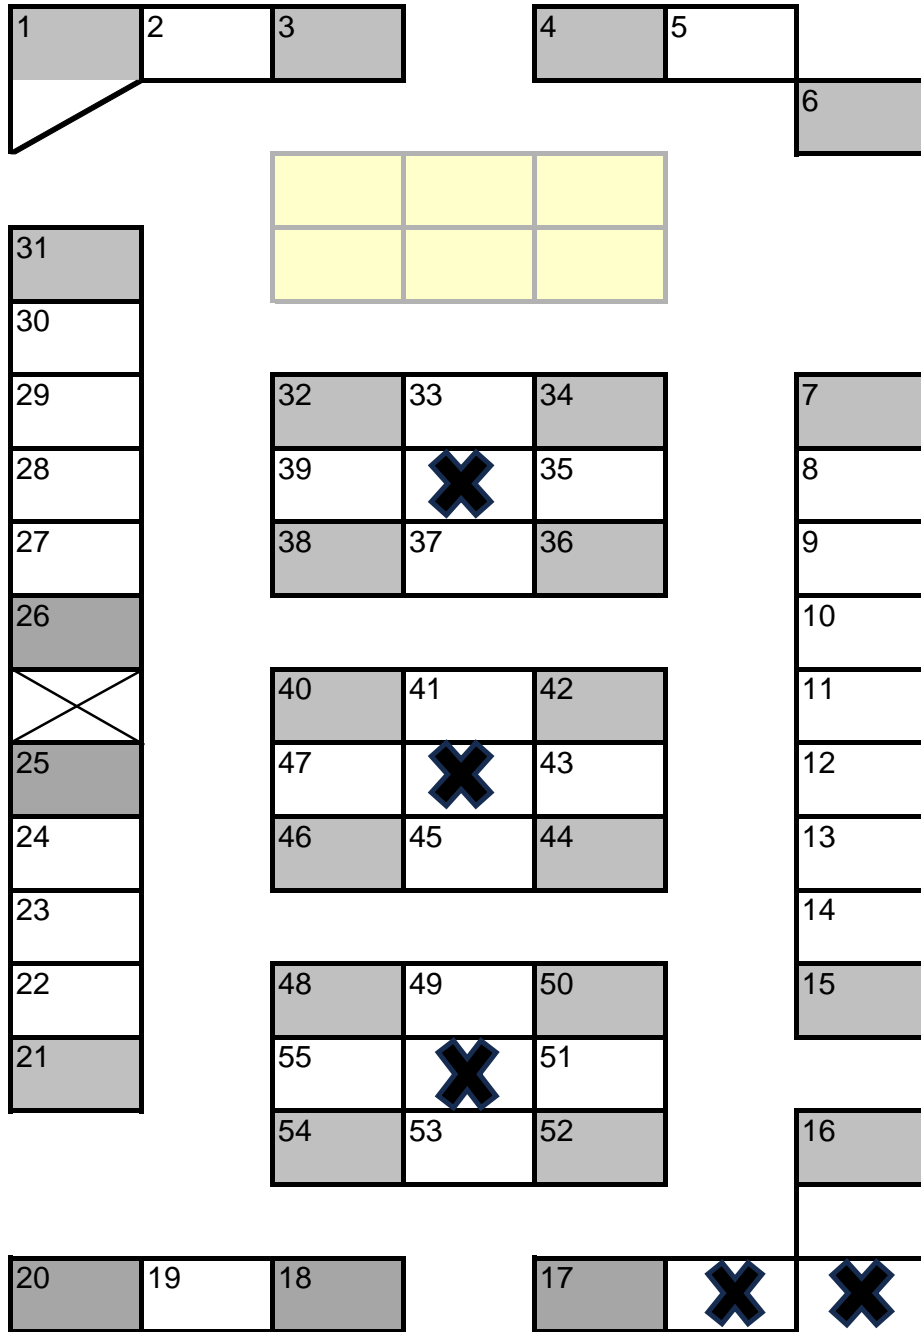

2024 LAYOUT FOR YOSEMITE HALL

MAIN ENTRANCE

SERVICE ENTRANCE

Indicates Corner Space