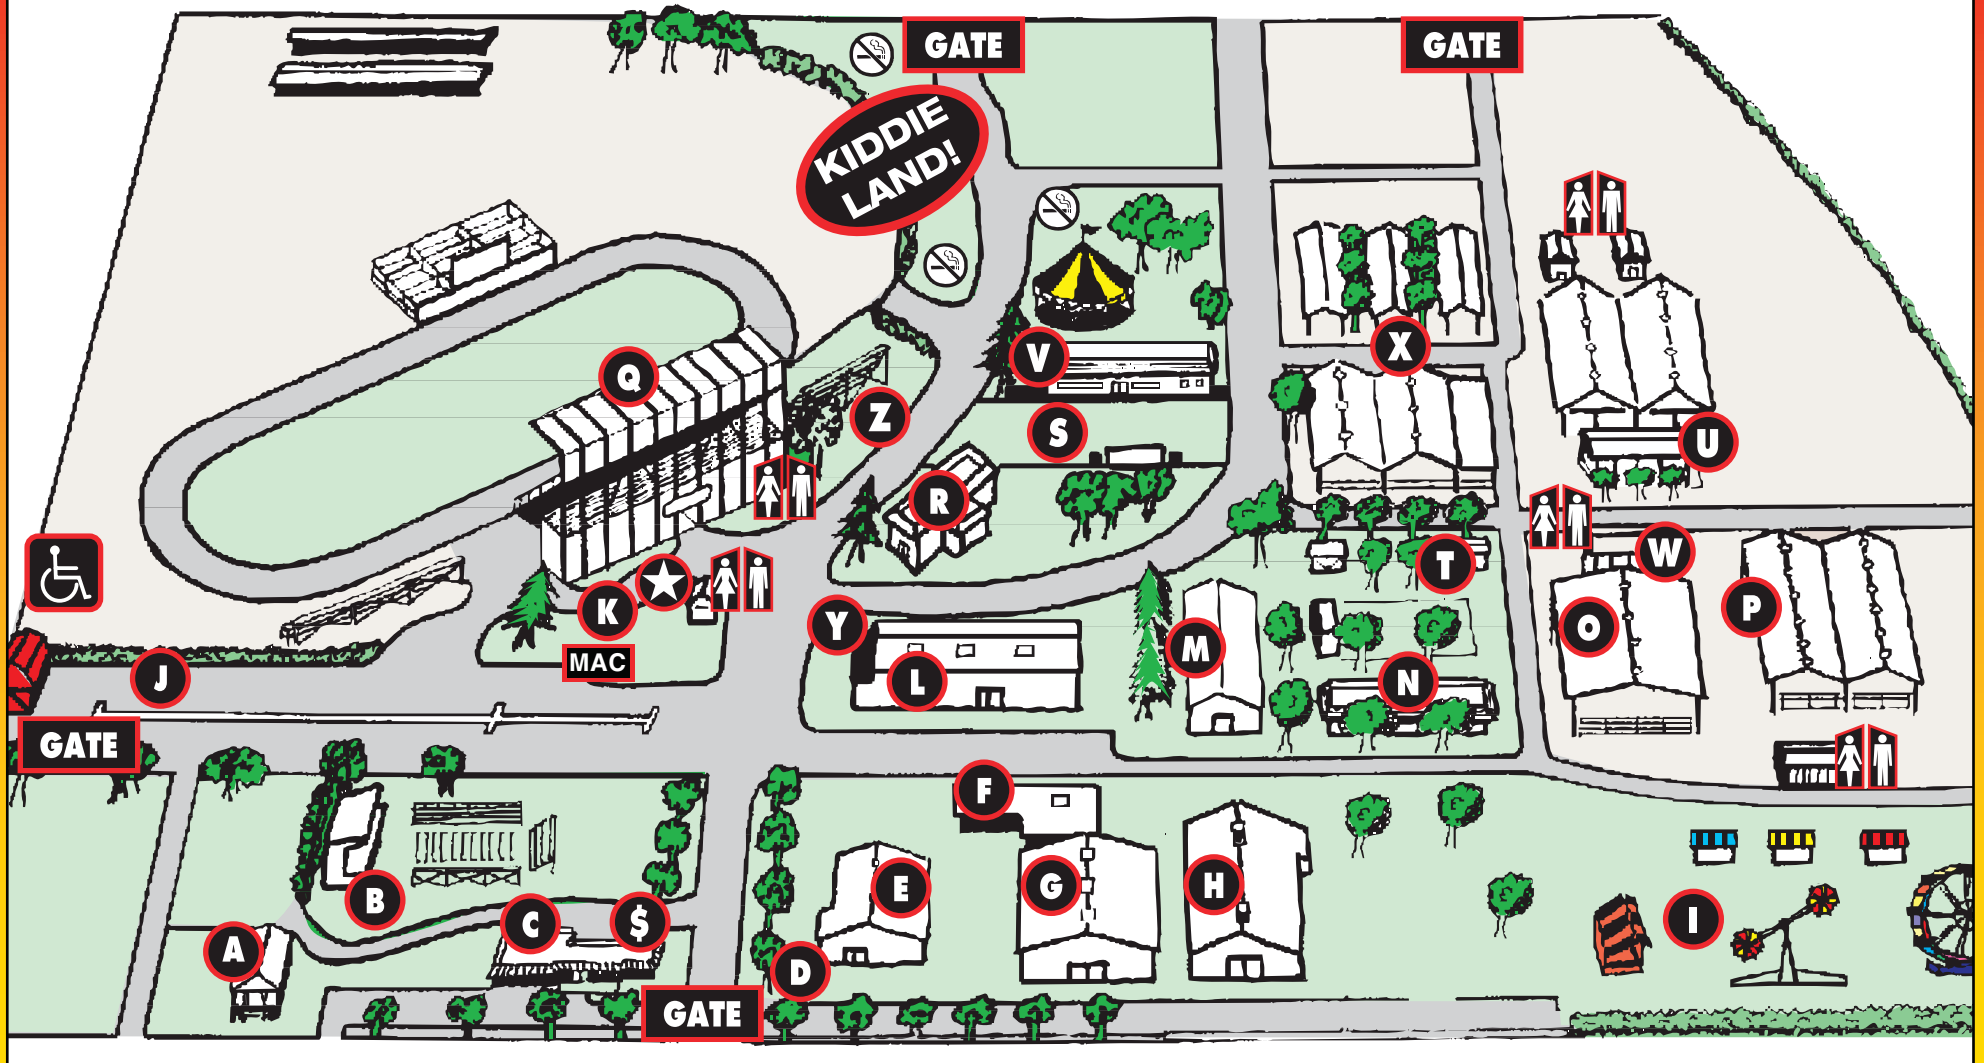

MERCED COUNTY FAIRGROUNDS MAP

- | | | |
|--|---|--|
| A. El Capitan Lodge | L. Fine Arts, Crafts and Photography | W. Dairy Show Ring |
| B. Outdoor Theatre | M. Ag Exhibits | X. Swine Show Ring |
| C. Administration Office | N. Budweiser Stage/Bear Creek Plaza | Y. Merced County Fair Information Booth |
| D. Law Enforcement Information Booths | O. Goat Show Ring | Z. Petting Zoo, Sunshine Lane Family Area |
| E. Junior Exhibits | P. Dairy Barn | |
| F. Kids' Arts | Q. Grandstand | ★ Mercy Medical Center Found Children's Area |
| G. Floriculture | R. Home Arts | MAC Merced Assembly Center Monument |
| H. Commercial Exhibits | S. Coors Light Stage/The Junction | ⊘ Tobacco-Free Areas |
| I. Butler Amusements' Main Carnival Lot | T. Picnic Area | ♿ Restrooms |
| J. Ag Mechanics Display | U. Nolet Arena | \$ ATM |
| K. Health Plan of San Joaquin Community Stage | V. Friends of Merced County Fair | |